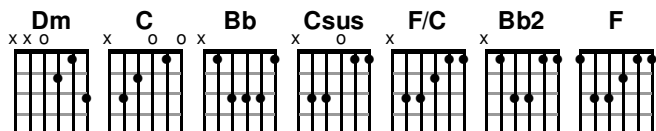

Pre-Chorus

Dm F/C
When I speak Your Name
Bb2 Csus
Mountains move, chains are loosed
Dm F/C
When I speak Your Name
Bb2 Csus C
Darkness flees it has no hold on me

Chorus 1

F Gm7 F/Bb
Jesus the most beautiful name that I know
Dm7 C
You're the exalted One
F Gm7 F/Bb
Jesus You have the power a - lone
Dm C Dm
You lift the lowly one, Jesus

Instrumental

Dm / / / | C / / / | Bb / / / | Csus / C /

Verse 2

Dm C
Jesus the most wonderful name
Bb Csus C
Of all names
Dm C
Jesus the only name
Bb Csus
That brings freedom and hope

Pre-Chorus

Chorus 2

F Gm7 F/Bb
Jesus the most beautiful name that I know
Dm7 C
You're the exalted One
F Gm7 F/Bb
Jesus You have the power a - lone
Dm C
You lift the lowly one
F Gm7 F/Bb
Jesus the most beautiful name that I know
Dm7 C
You're the exalted One
F Gm7 F/Bb
Jesus You have the power a - lone
Dm C F
You lift the lowly one, Jesus

Bridge (2x)

Bb2 Csus
Be exalted, be exalted
Dm7 Eb
Be exalted, higher and higher

Bridge 2

F/Bb Csus
Be exalted, be exalted
Dm7
Be exalted, higher and higher
F/Bb Csus
Be exalted, be exalted
Dm7 F
Be exalted, higher and high - er

© 2005 Elizabeth Clark/Klaus Kuehn/Gateway Create
Publishing/Integrity's Praise! Music (all adm by Integrity Music via
EMICMPublishing.com). CCLI Song No. 4963035. This chart is the
property of Calvary Church. Unauthorized distribution is prohibited.
Words and music by Elizabeth Clark/Klaus Kuehn.